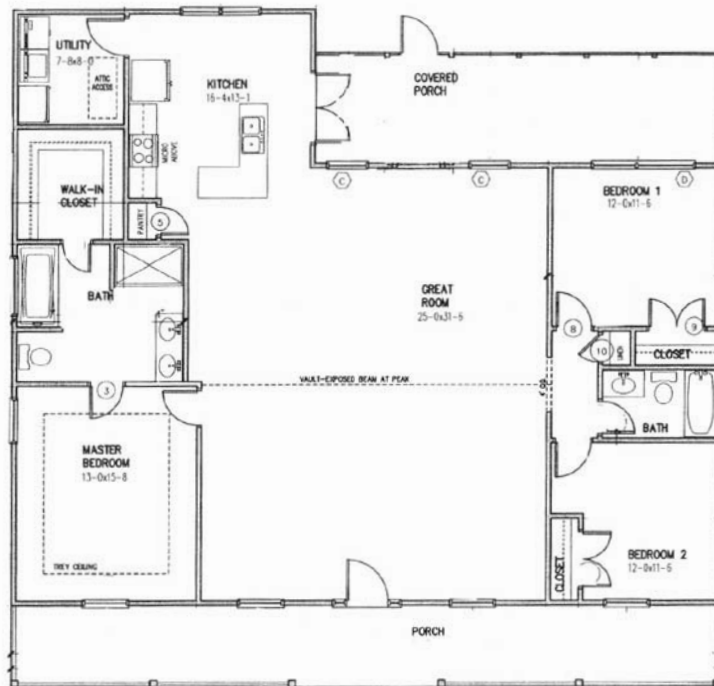

Executive
Custom Homes

True Custom Builder.

FRONT ELEVATION

The Arizona

ECH Homes
Series - Southern/Traditional

Heated Ft. 1894
Total..... 2439

Notes:

Compare our standard features