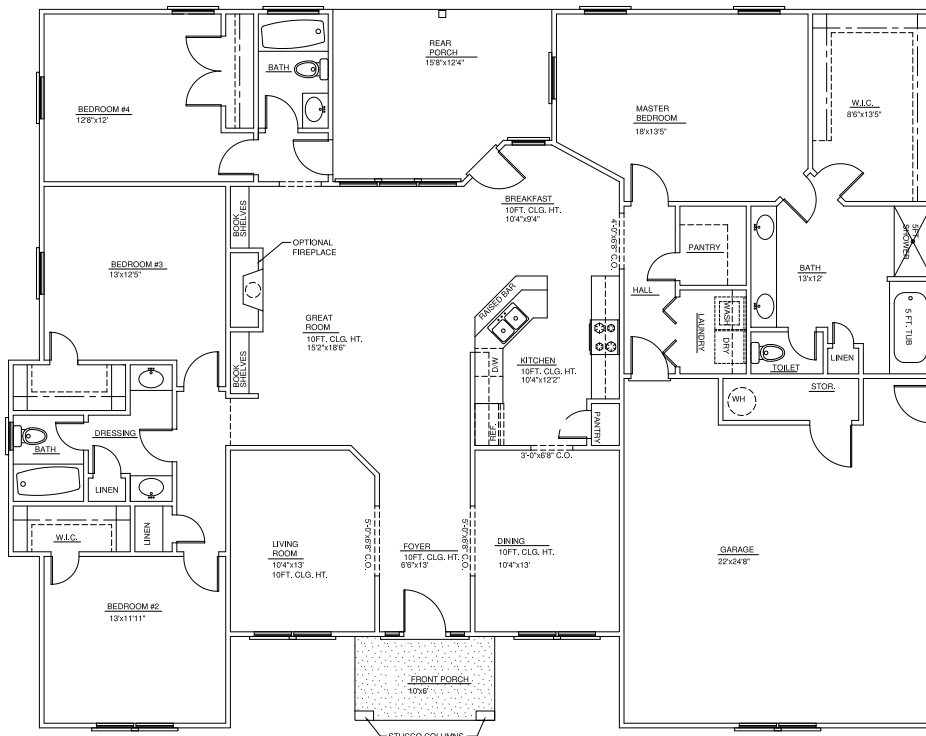

Executive
Custom Homes

True Custom Builder.

The Cape Coral

ECH Homes
Series - Floridian

Heated Ft. 2409
Total..... 3208

Notes:

Compare our standard features

We appreciate your visit to our web-site • www.executivecustomhomes.com