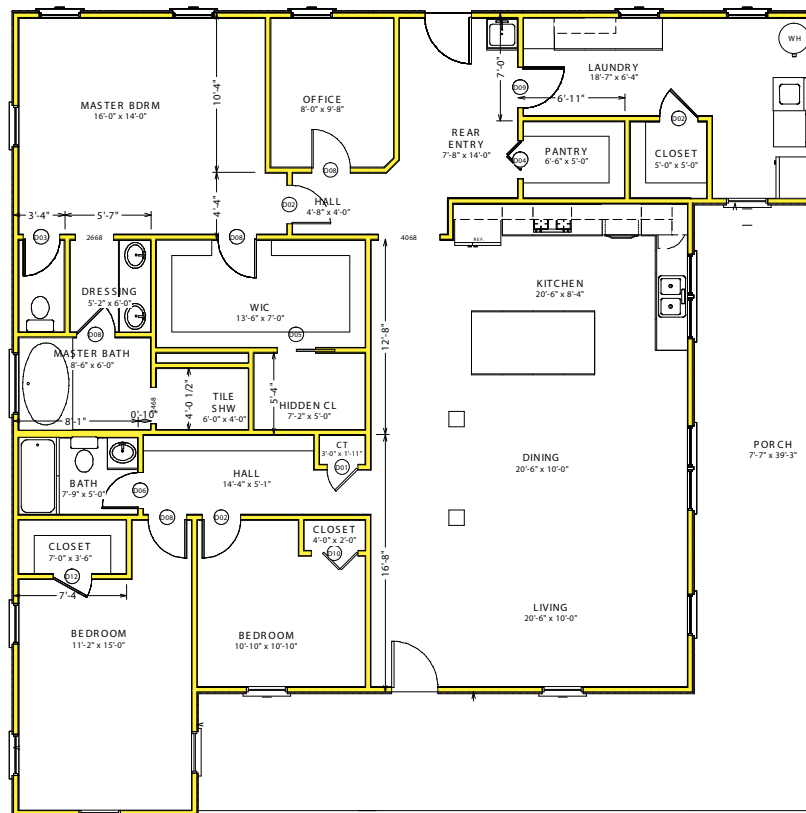

Executive
Custom Homes

True Custom Builder.

The Clark

ECH Homes
Series - Southern Traditional

Notes:

Compare our standard features

We appreciate your visit to our web-site • www.executivecustomhomes.com

2008 Executive Custom Homes LLC. • 229-247-2201