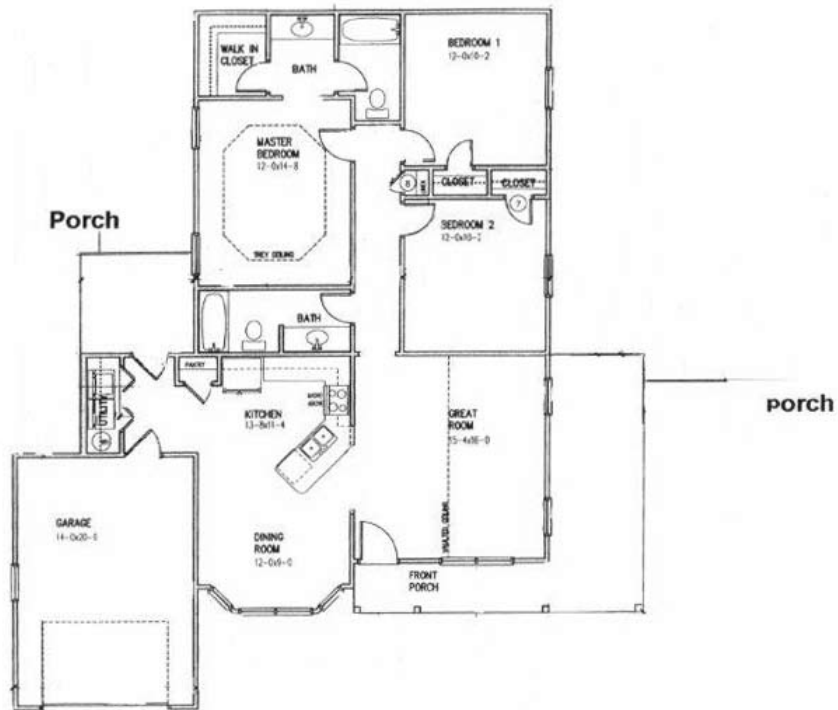

Executive
Custom Homes

True Custom Builder.

FRONT ELEVATION

The Destin

ECH Homes
Series - Floridian

Heated Ft. 1370
Total..... 2006

Notes:

Compare our standard features