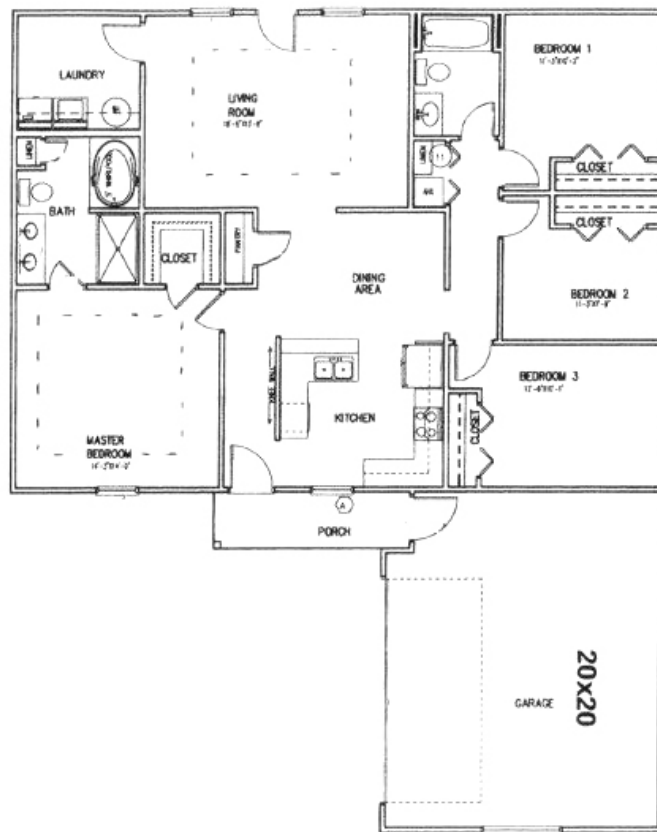

Compare our standard features

We appreciate your visit to our web-site • www.executivecustomhomes.com

2008 Executive Custom Homes LLC. • 229-247-2201