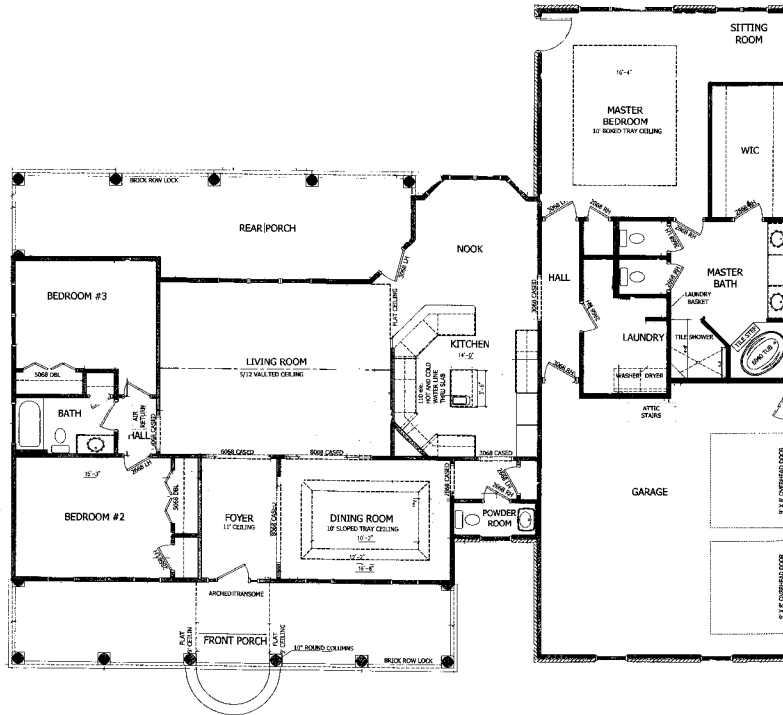

Executive
Custom Homes

True Custom Builder.

The Jefferson

ECH Homes
Series - Presidential

Heated Ft. 2436
Total..... 3731

Notes:

Compare our standard features

We appreciate your visit to our web-site • www.executivecustomhomes.com