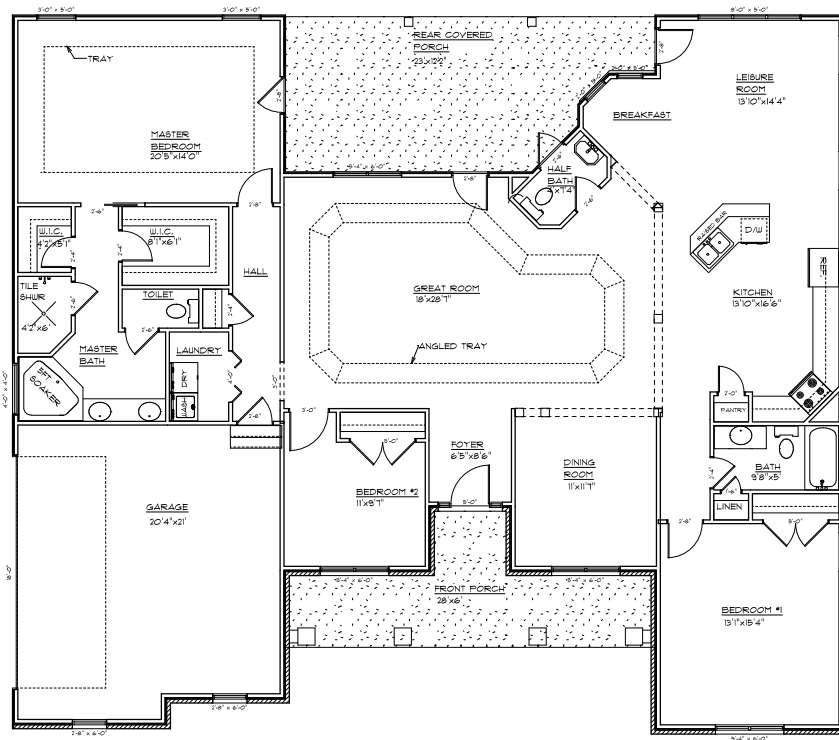

Executive
Custom Homes

True Custom Builder.

The Kennedy

ECH Homes
Series - Presidential

Heated Ft. 2387
Total..... 3397

Notes:

Compare our standard features

We appreciate your visit to our web-site • www.executivecustomhomes.com