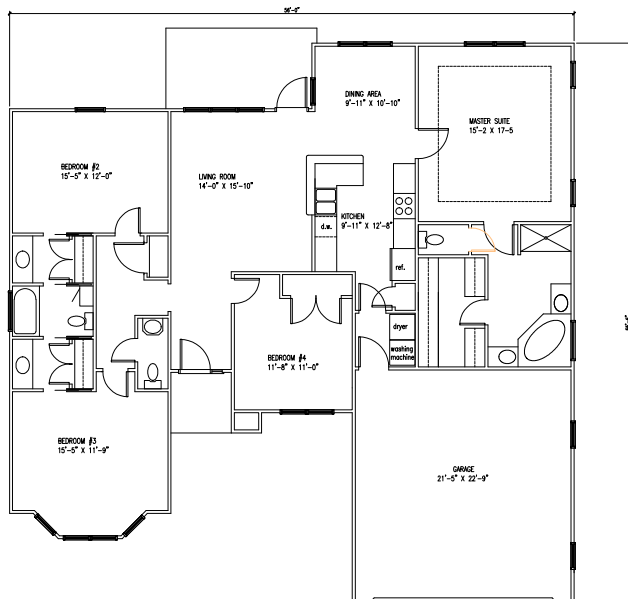

Notes:

Four Bedroom