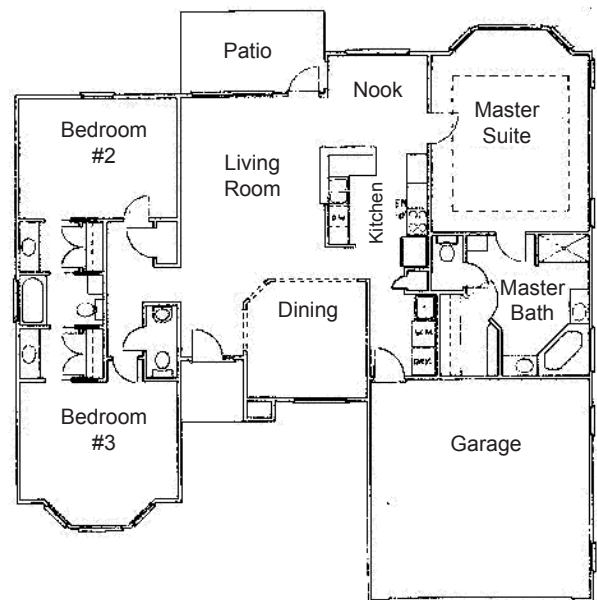

## The Key Largo

ECH Homes  
Series - Floridian

Heated Ft. .... 1920  
Total..... 2440

**Notes:**

Four Bedroom

Three Bedroom

SES  
14

Compare our standard features