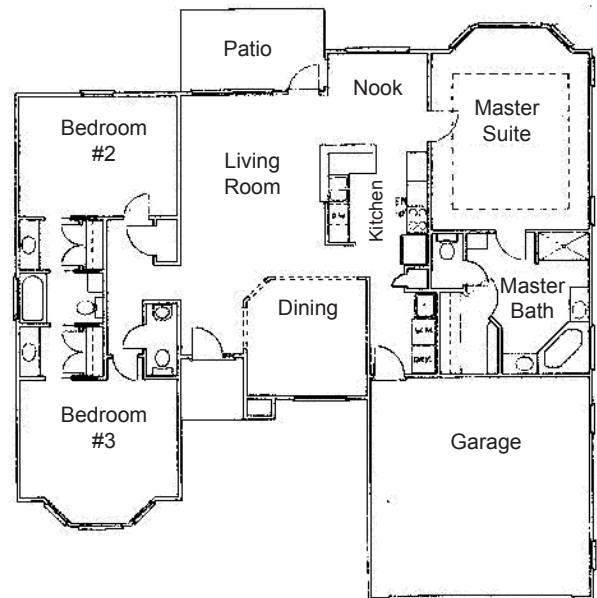

Executive
Custom Homes

True Custom Builder.

The Key Largo

ECH Homes
Series - Floridian

Heated Ft. 1920
Total..... 2440

Notes:

Four Bedroom

Three Bedroom