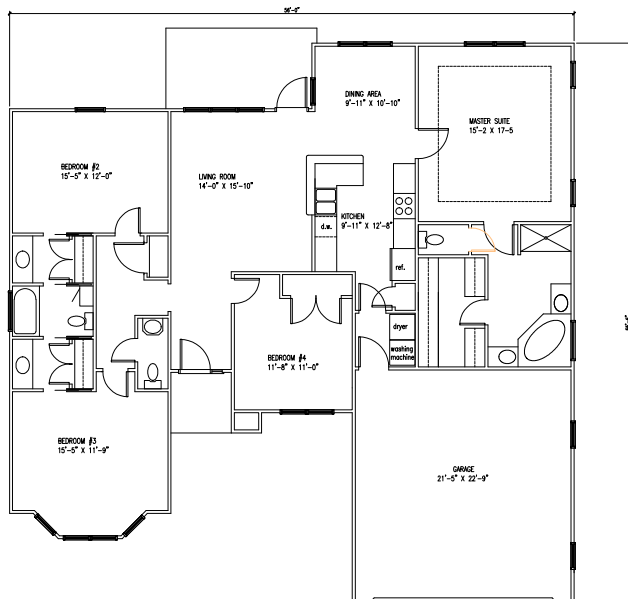

## The Key Largo

ECH Homes  
Series - Floridian

Heated Ft. .... 1920  
Total..... 2440

**Notes:**

Four Bedroom

Three Bedroom

SES  
14

Compare our standard features