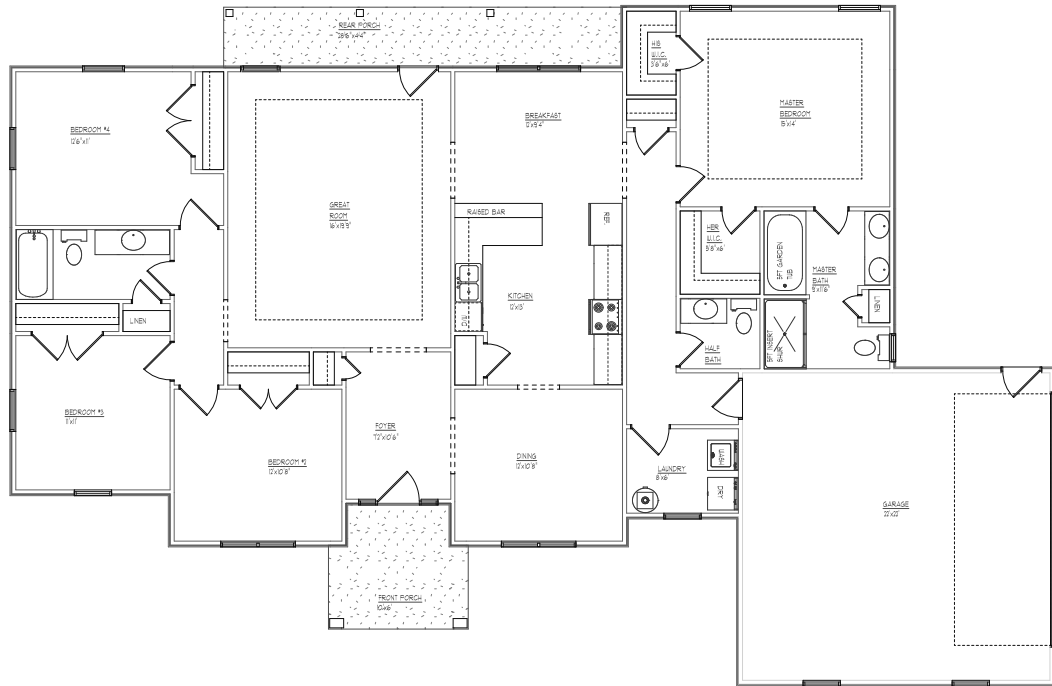

Compare our standard features

We appreciate your visit to our web-site • www.executivecustomhomes.com

2008 Executive Custom Homes LLC. • 229-247-2201