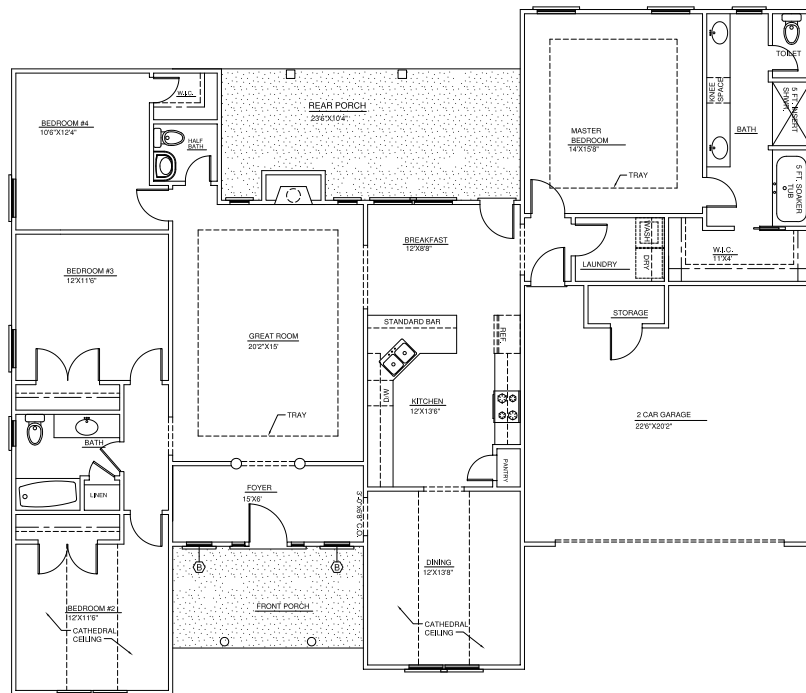

Executive
Custom Homes

True Custom Builder.

The Springfield

ECH Homes

Series - Southern/Traditional

Heated Ft. 2039

Total..... 2870

FRONT ELEVATION

REAR ELEVATION

REAR ELEVATION

LEFT ELEVATION

Notes:

Compare our standard features

We appreciate your visit to our web-site • www.executivecustomhomes.com

2008 Executive Custom Homes LLC. • 229-247-2201