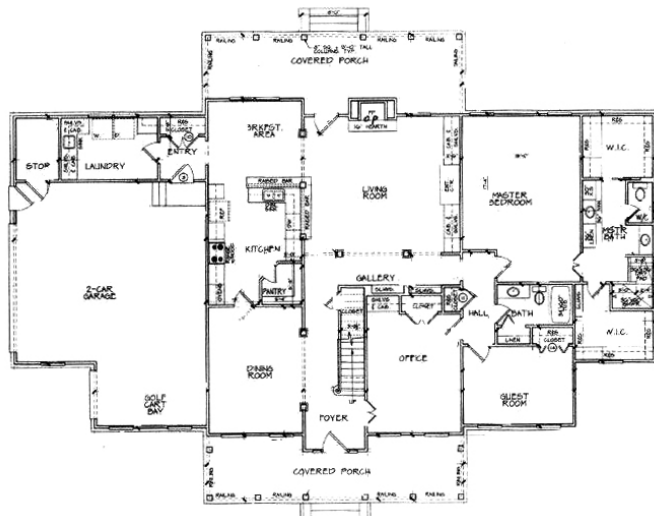

First Floor

Second Floor