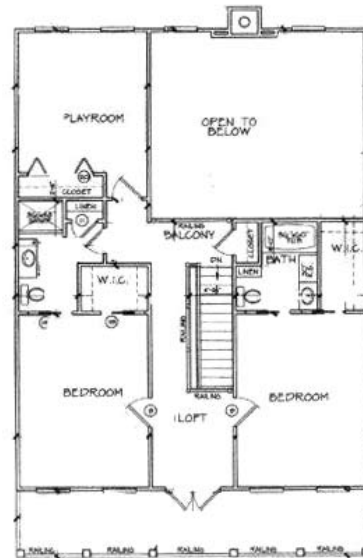

Executive
Custom Homes

True Custom Builder.

The Thomasville

ECH Homes

Series - Southern/Traditional

Heated Ft. 3680

Total..... 4256

Notes:

Second Floor

Compare our standard features

We appreciate your visit to our web-site • www.executivecustomhomes.com

2008 Executive Custom Homes LLC. • 229-247-2201